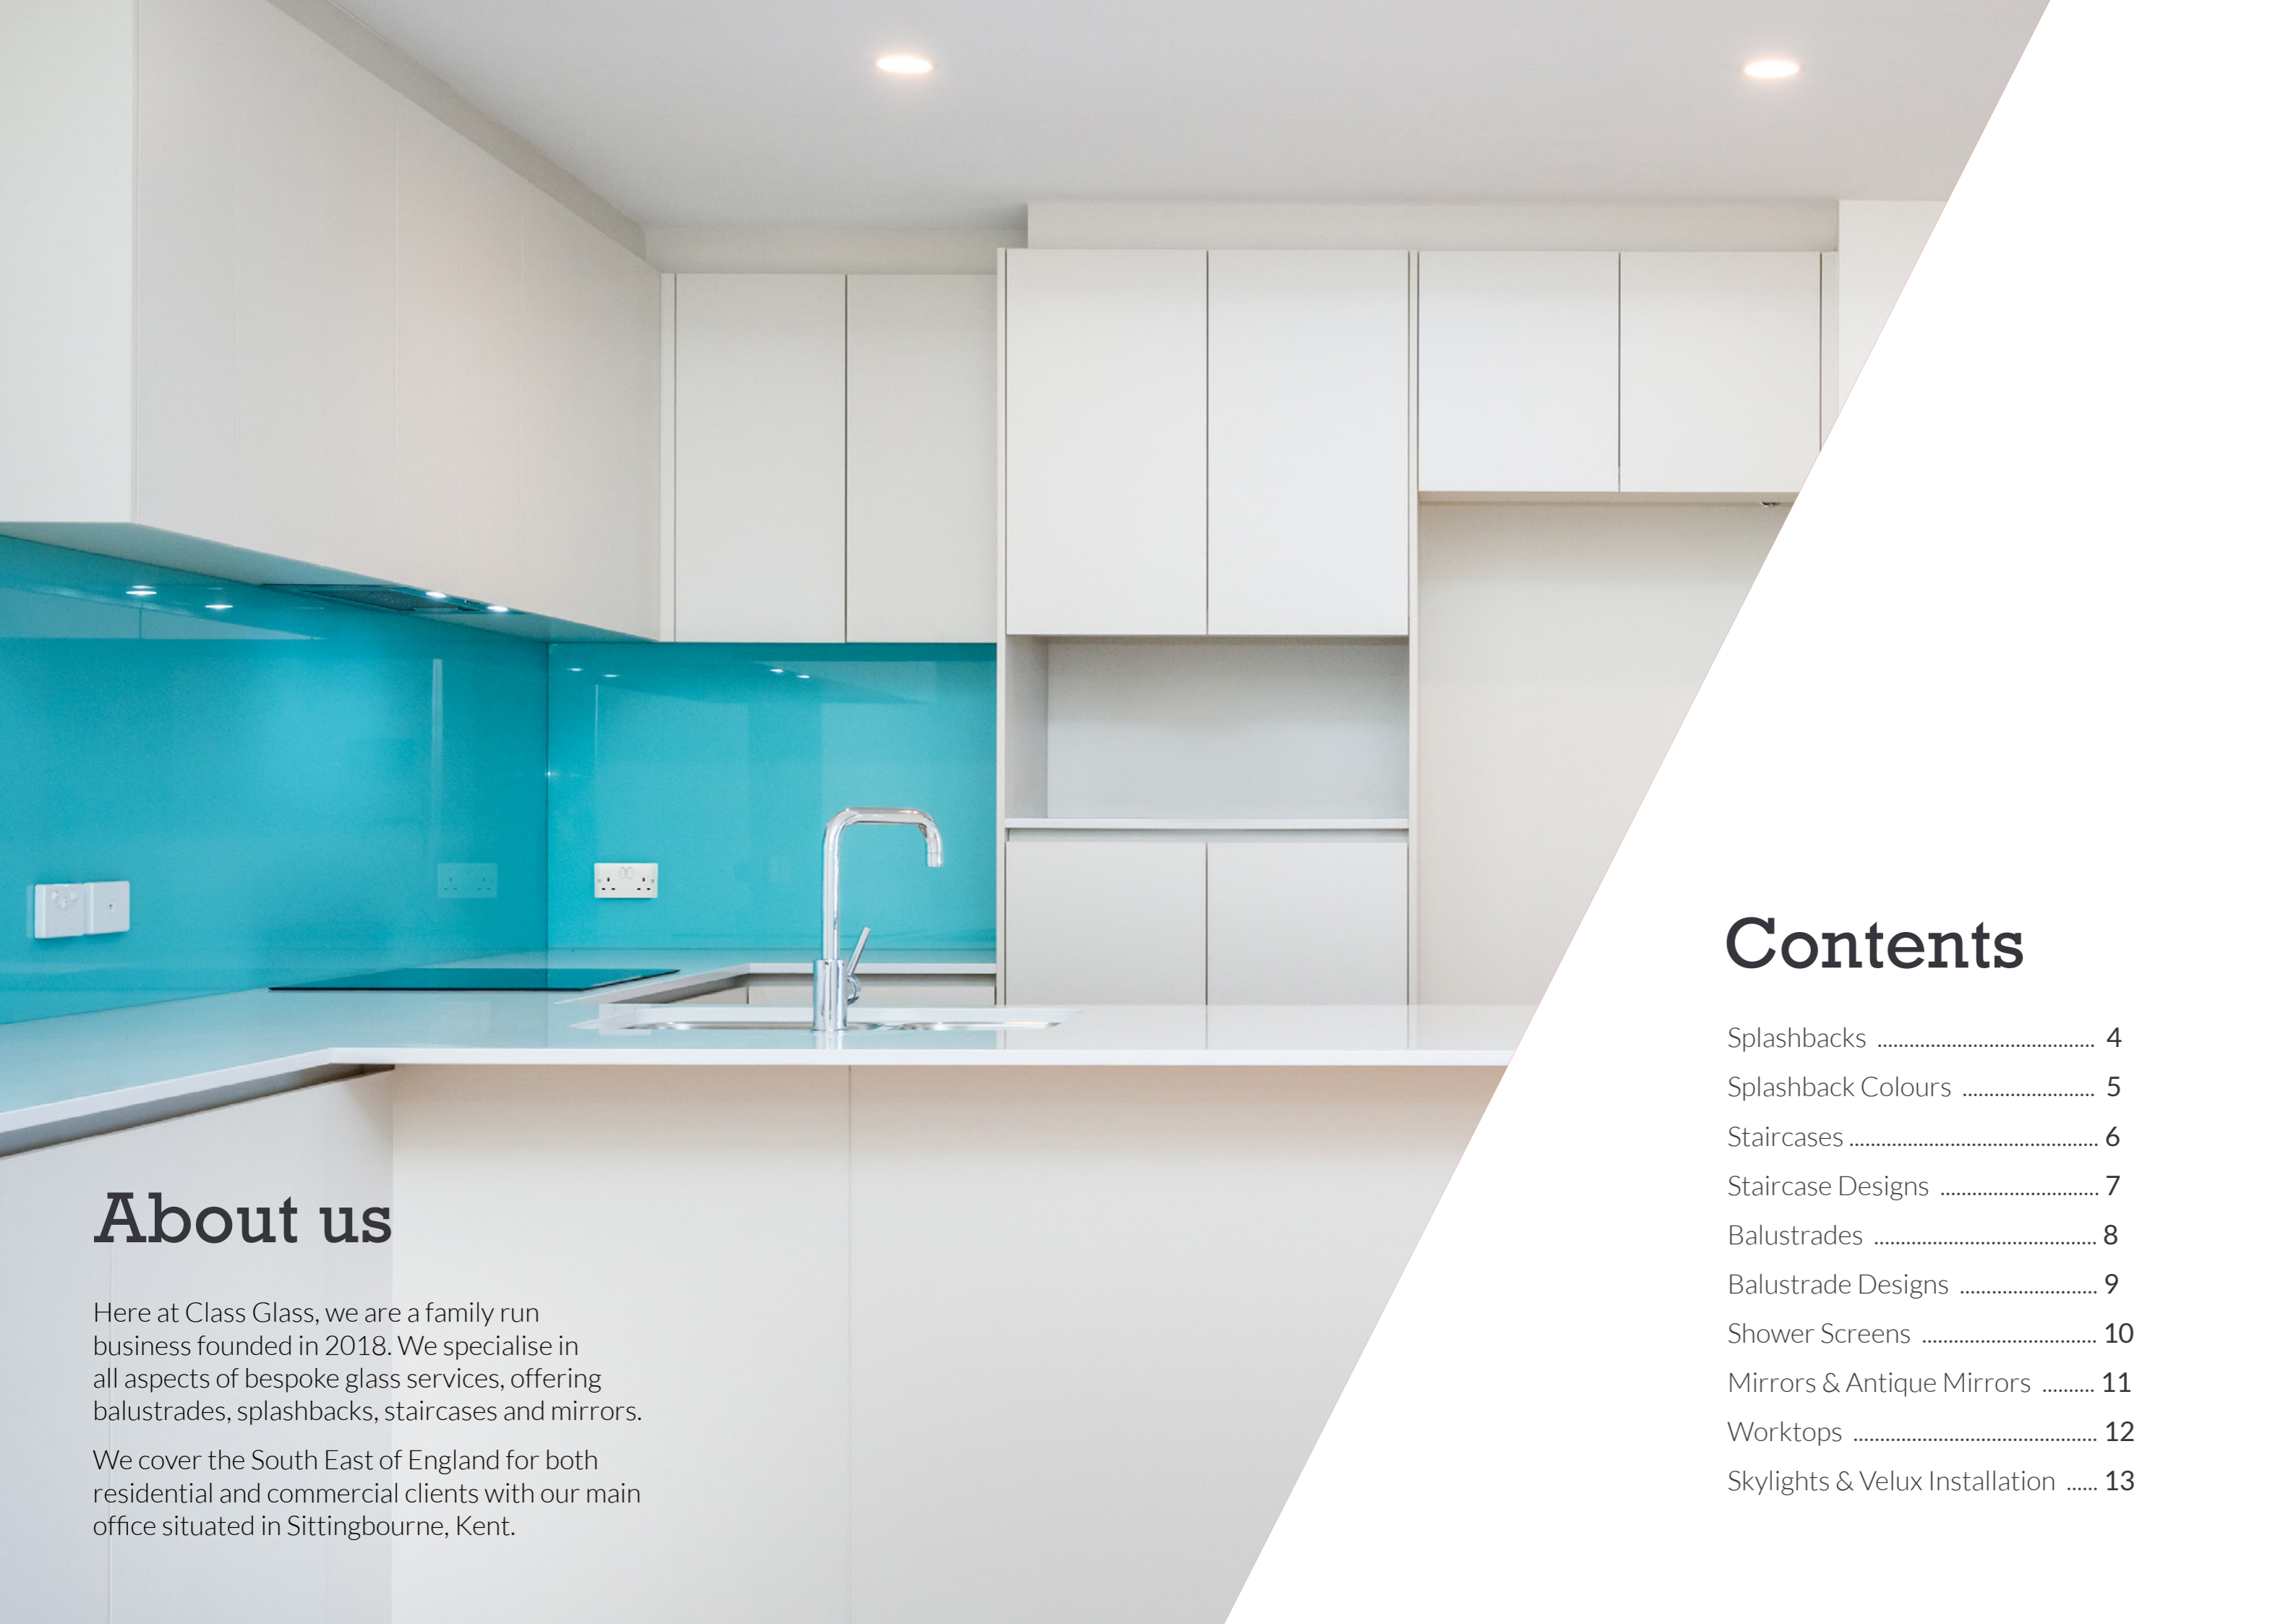

CLASS GLASS
LIMITED

About us

Here at Class Glass, we are a family run business founded in 2018. We specialise in all aspects of bespoke glass services, offering balustrades, splashbacks, staircases and mirrors.