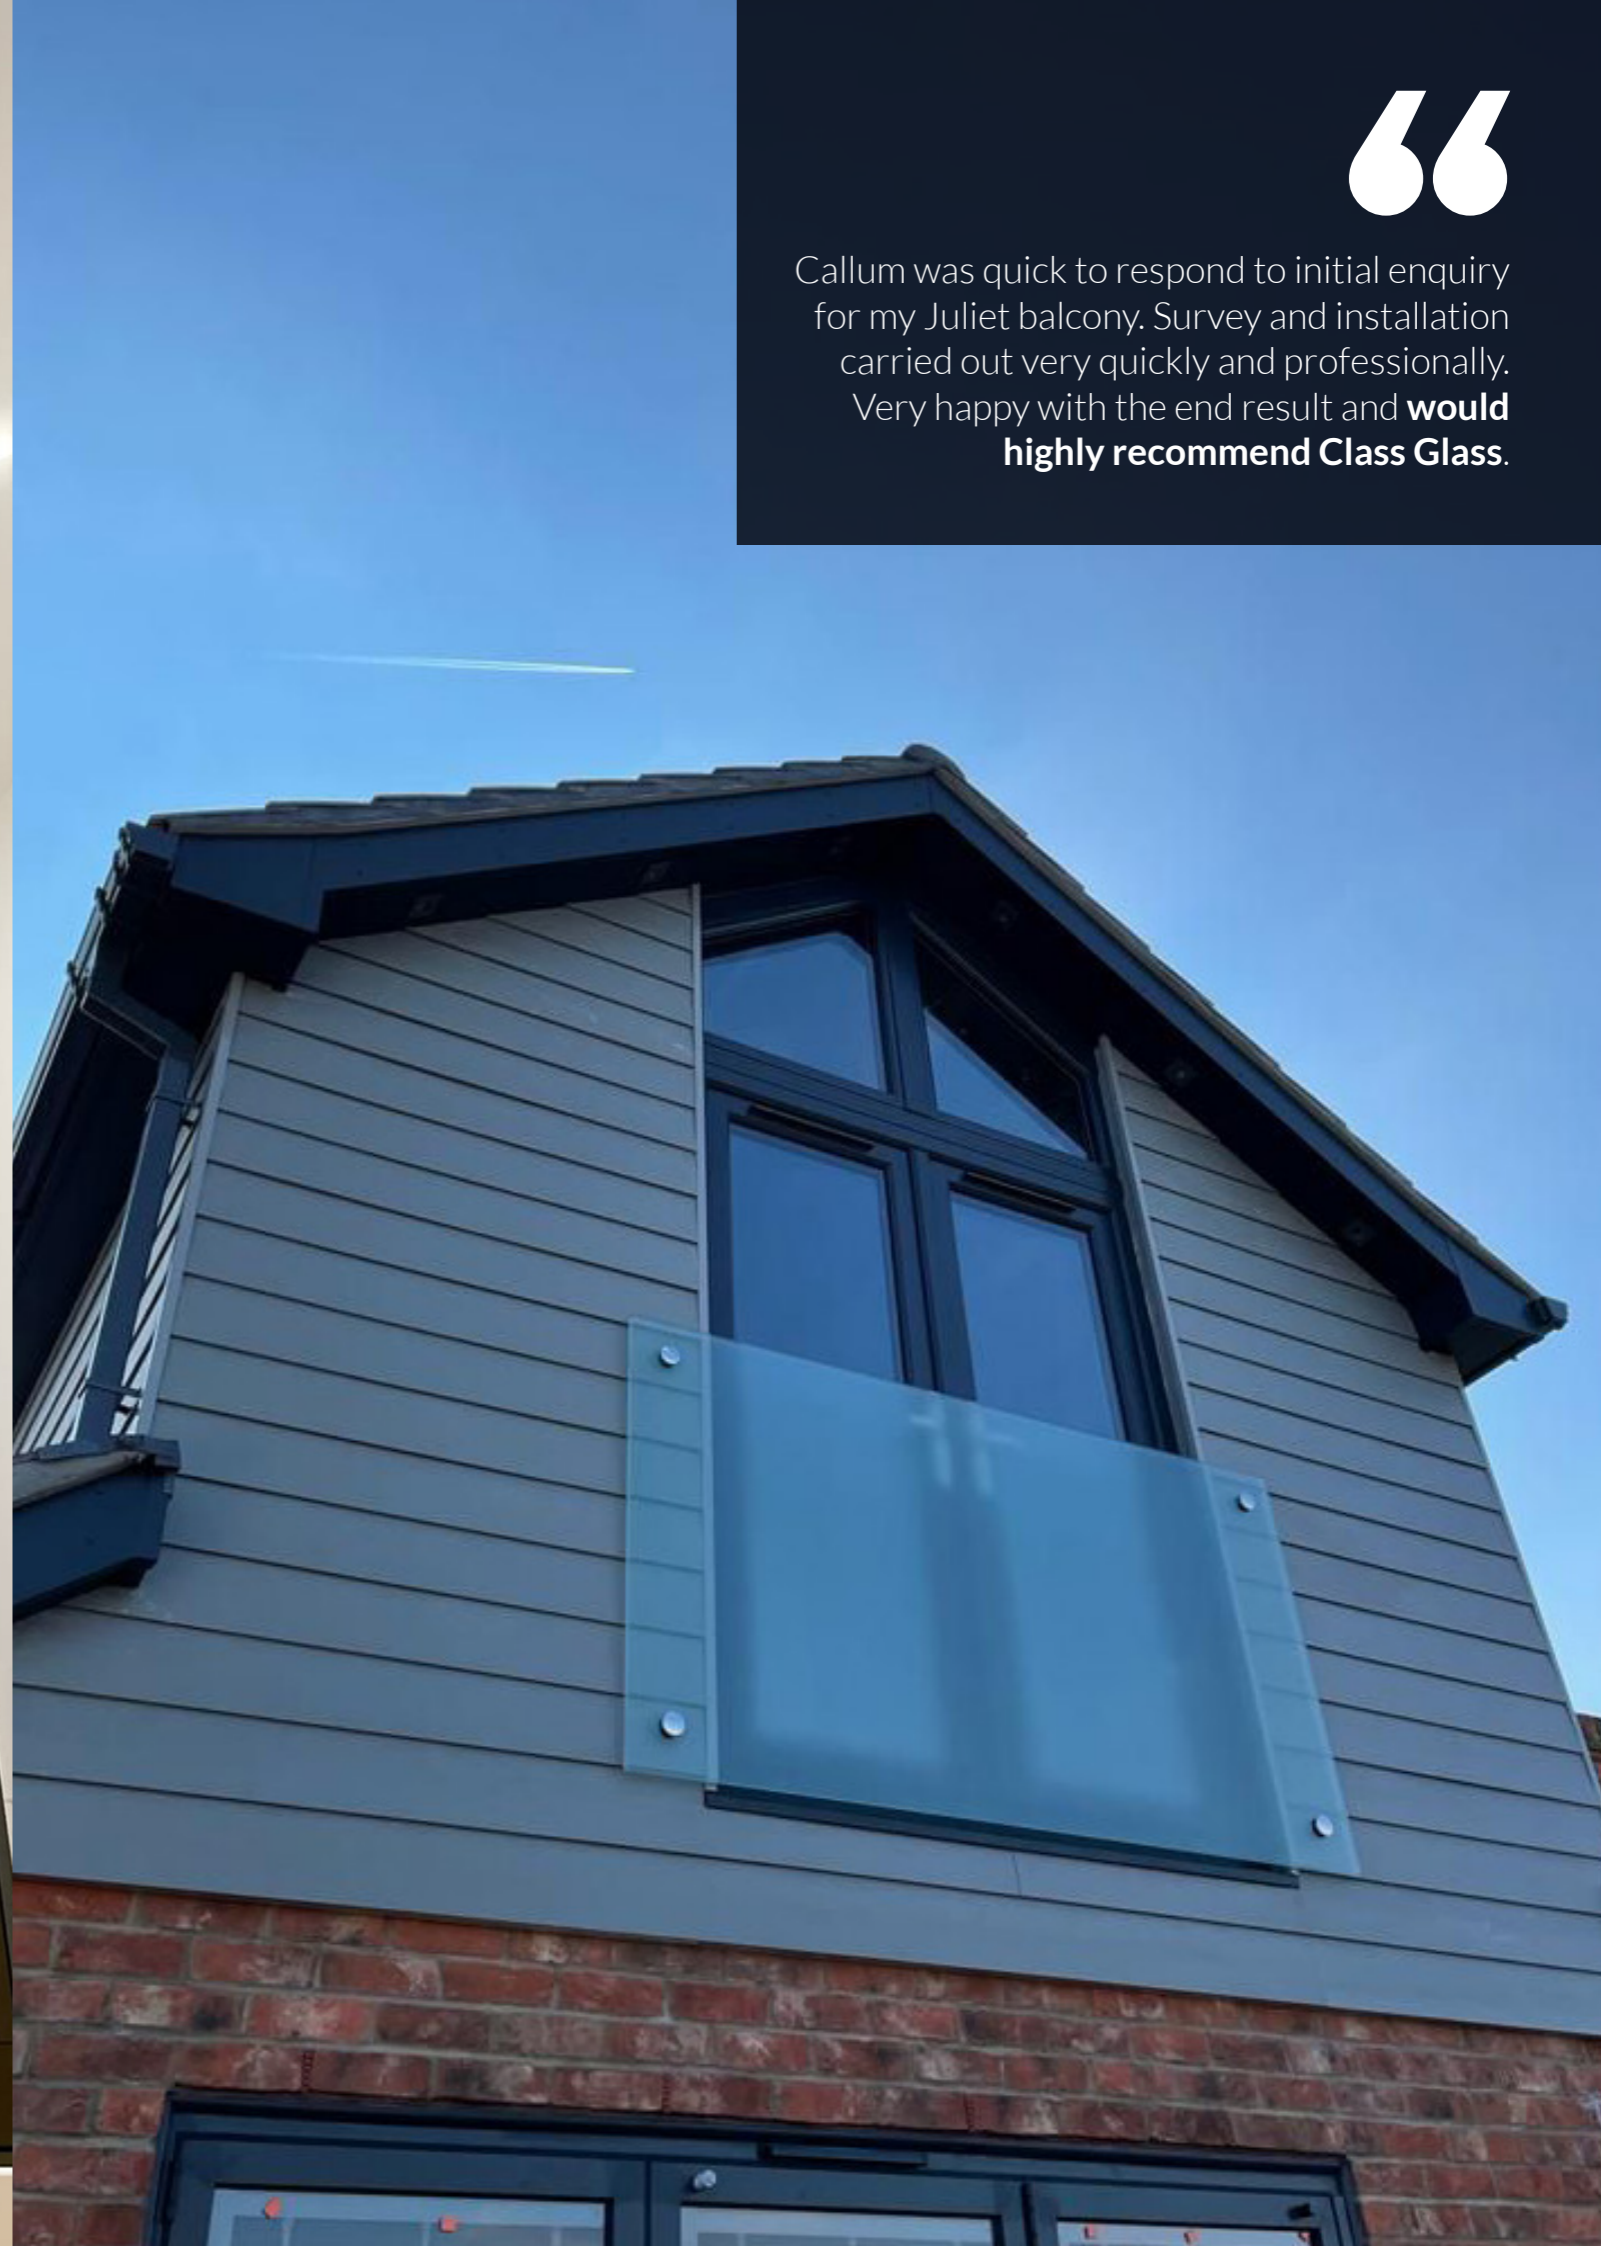

“

Absolutely excellent job, very pleased with the result, excellent quality, friendly crew and even put an outside mirror up with no charge. Would recommend this company without hesitation.

Well done Class Glass!

”

Callum was quick to respond to initial enquiry for my Juliet balcony. Survey and installation carried out very quickly and professionally. Very happy with the end result and **would highly recommend Class Glass.**